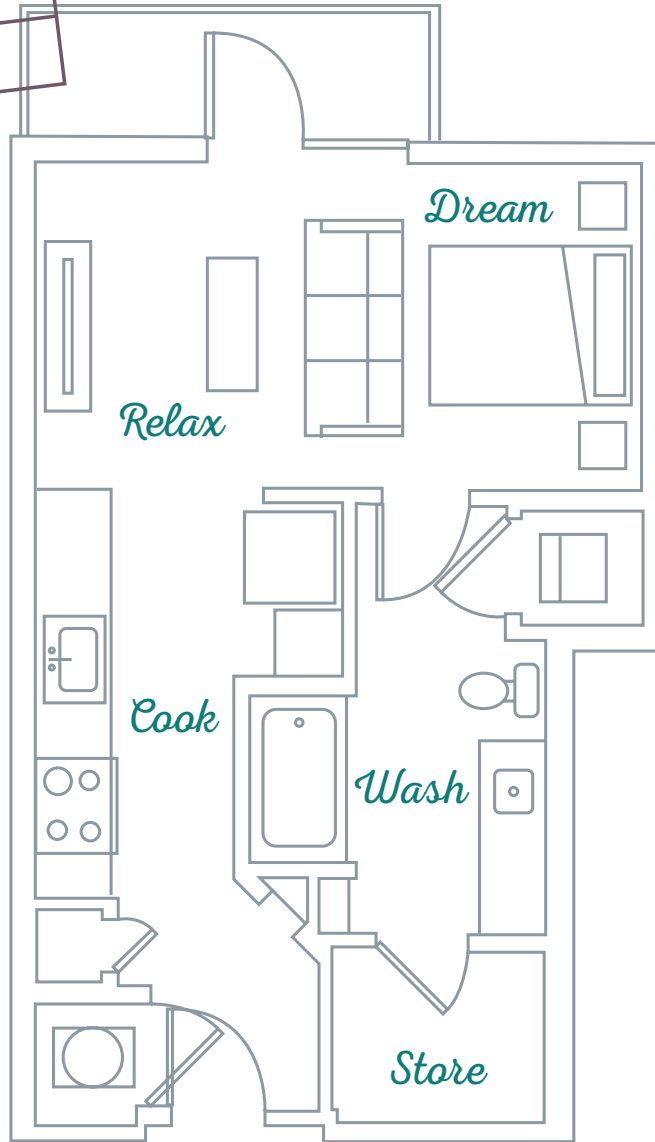

SOLIS
PARKVIEW

S3 | **550 SF**
STUDIO | **1 BATH**

5070 PEACHTREE BLVD | CHAMBLEE, GA 30341 | 404.500.5822 | SOLISPARKVIEW.COM

Information is believed to be accurate, but not warranted. Specification, pricing and availability are subject to change without notice. See agent for details. Artist's Renderings and floorplans are approximate only and are not meant to be exact depictions of the unit. Drawings are not to scale. Your selected floorplan may vary from this illustration due to design configuration and architectural styling. Not all features are available in every apartment. All square footages are approximate.