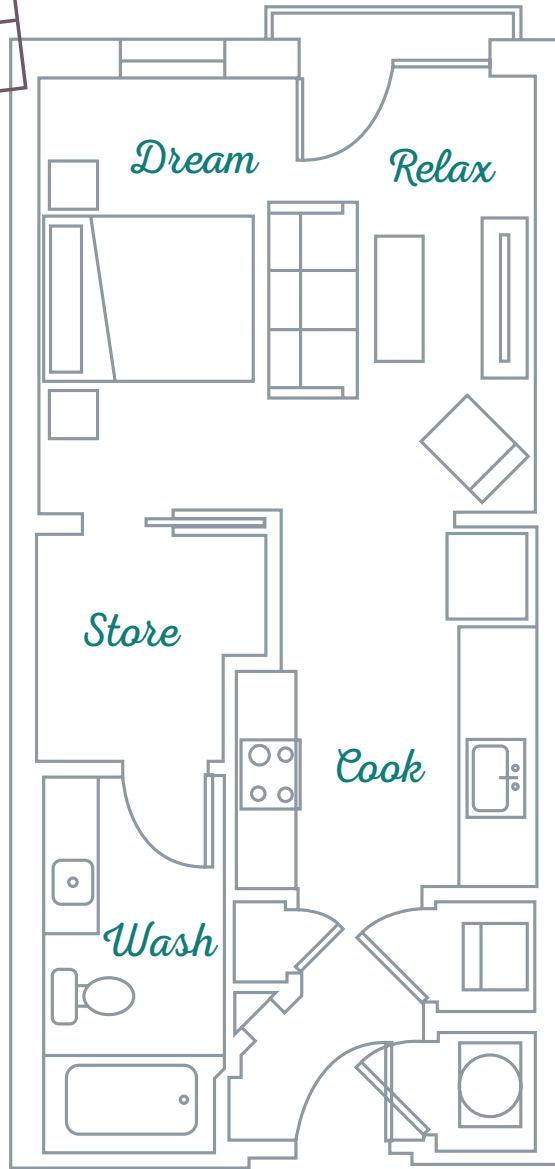

SOLIS
PARK VIEW

S1 | **568 SF**
STUDIO 1 BATH

5070 PEACHTREE BLVD | CHAMBLEE, GA 30341 | 404.500.5822 | SOLISPARKVIEW.COM

Information is believed to be accurate, but not warranted. Specification, pricing and availability are subject to change without notice. See agent for details. Artist's Renderings and floorplans are approximate only and are not meant to be exact depictions of the unit. Drawings are not to scale. Your selected floorplan may vary from this illustration due to design configuration and architectural styling. Not all features are available in every apartment. All square footages are approximate.