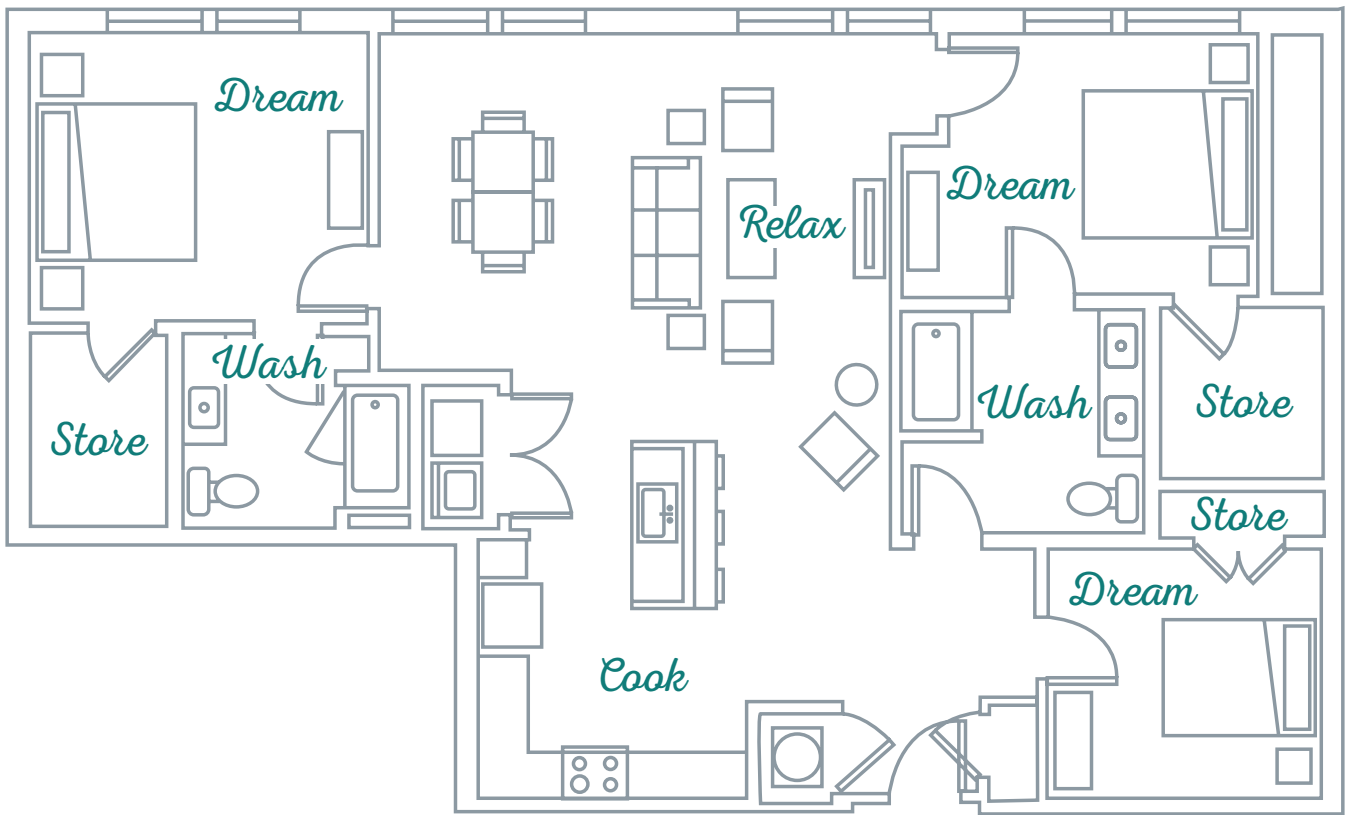

SOLIS PARK VIEW

C1 | **1,594 SF**
3 BEDROOM | **2 BATH**

5070 PEACHTREE BLVD | CHAMBLEE, GA 30341 | 404.500.5822 | SOLISPARKVIEW.COM

Information is believed to be accurate, but not warranted. Specification, pricing and availability are subject to change without notice. See agent for details. Artist's Renderings and floorplans are approximate only and are not meant to be exact depictions of the unit. Drawings are not to scale. Your selected floorplan may vary from this illustration due to design configuration and architectural styling. Not all features are available in every apartment. All square footages are approximate.