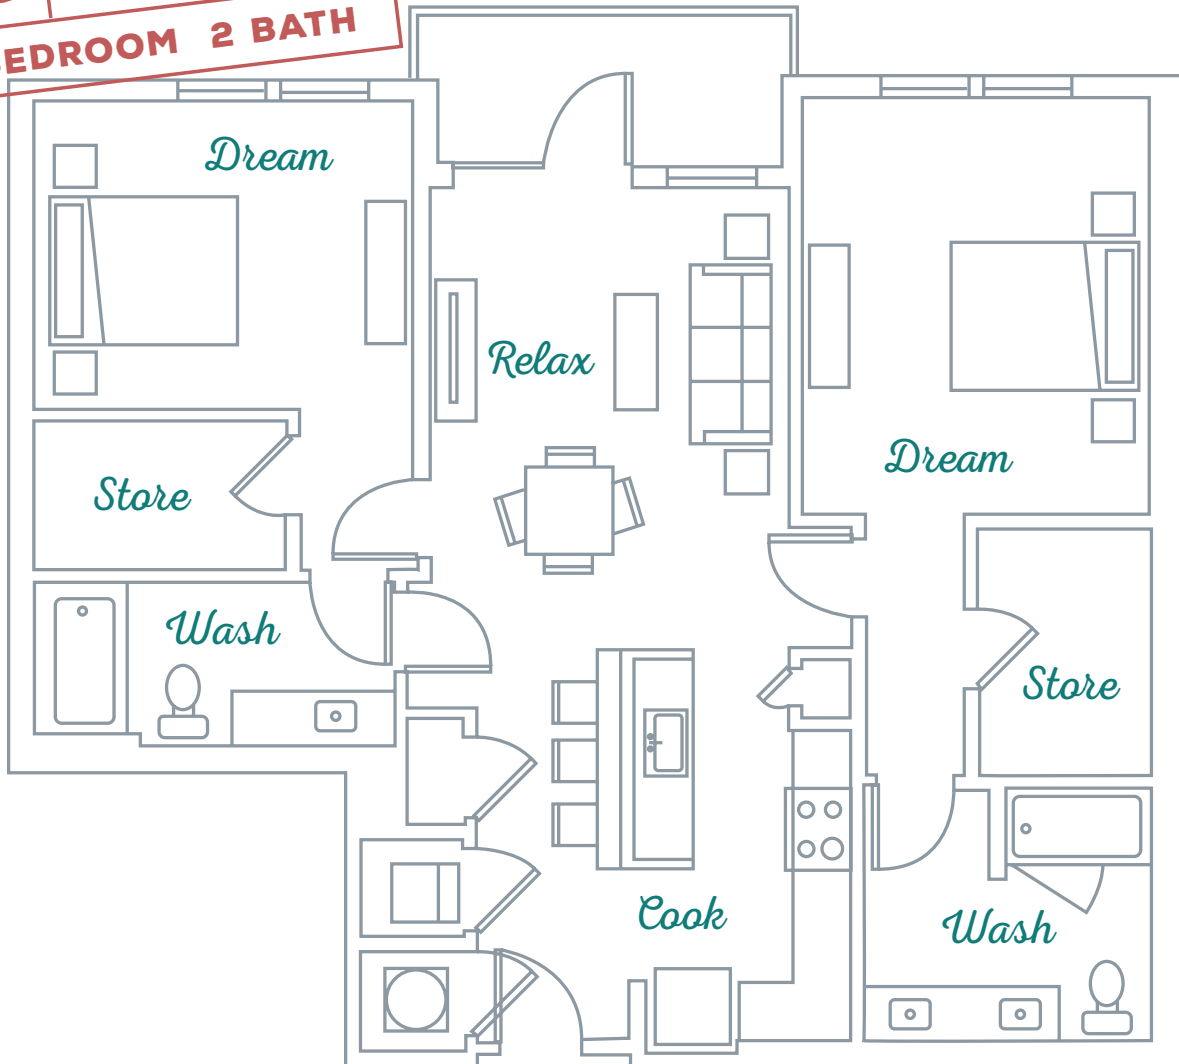

SOLIS  
PARK VIEW

**B9** | **1,167 SF**  
**2 BEDROOM 2 BATH**

5070 PEACHTREE BLVD | CHAMBLEE, GA 30341 | 404.500.5822 | SOLISPARKVIEW.COM

Information is believed to be accurate, but not warranted. Specification, pricing and availability are subject to change without notice. See agent for details. Artist's Renderings and floorplans are approximate only and are not meant to be exact depictions of the unit. Drawings are not to scale. Your selected floorplan may vary from this illustration due to design configuration and architectural styling. Not all features are available in every apartment. All square footages are approximate.