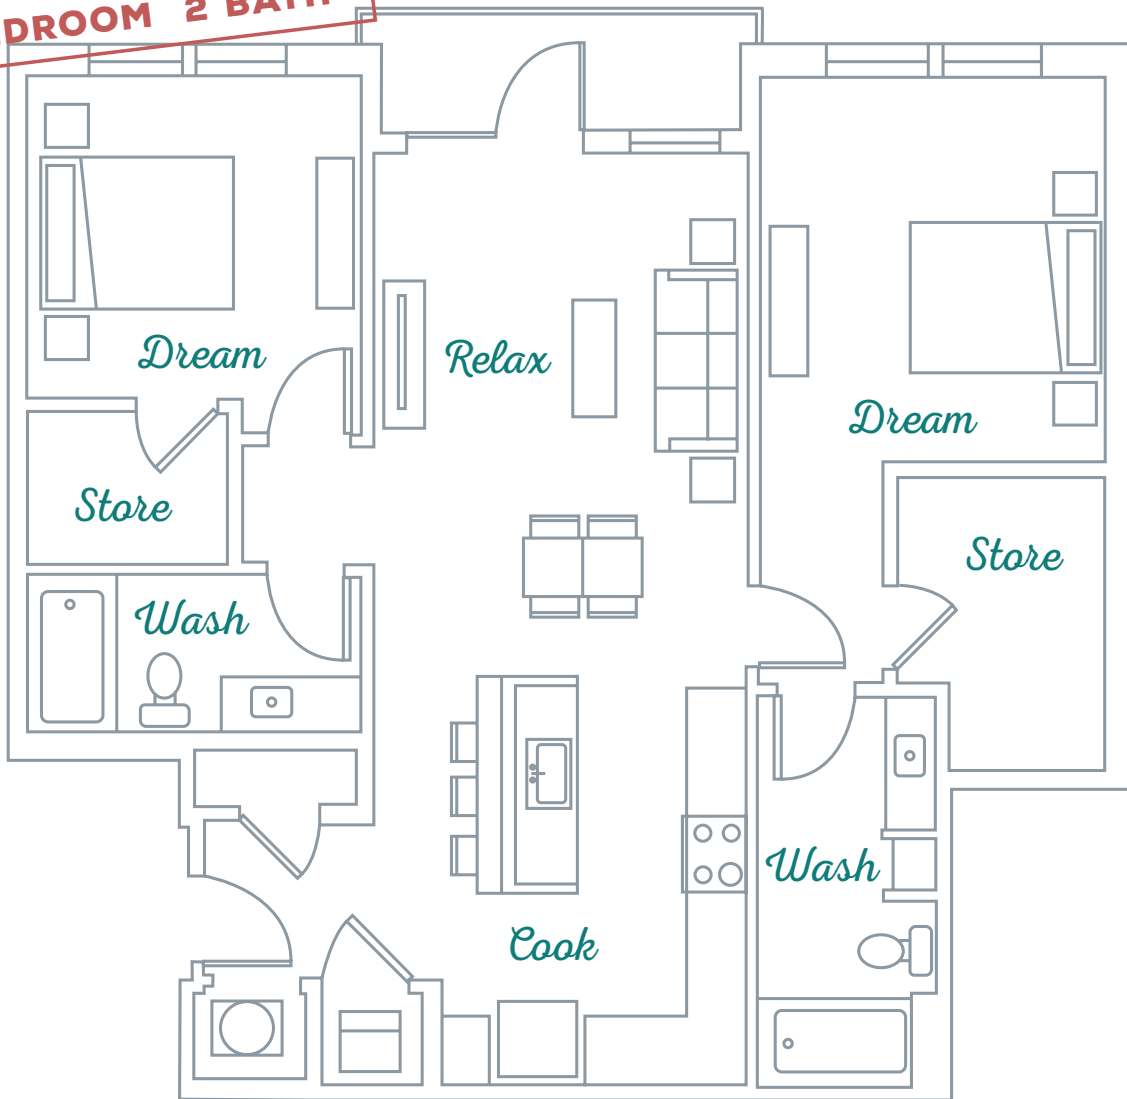

SOLIS  
PARKVIEW

**B8** | **1,155 SF**  
**2 BEDROOM** | **2 BATH**

5070 PEACHTREE BLVD | CHAMBLEE, GA 30341 | 404.500.5822 | SOLISPARKVIEW.COM

Information is believed to be accurate, but not warranted. Specification, pricing and availability are subject to change without notice. See agent for details. Artist's Renderings and floorplans are approximate only and are not meant to be exact depictions of the unit. Drawings are not to scale. Your selected floorplan may vary from this illustration due to design configuration and architectural styling. Not all features are available in every apartment. All square footages are approximate.