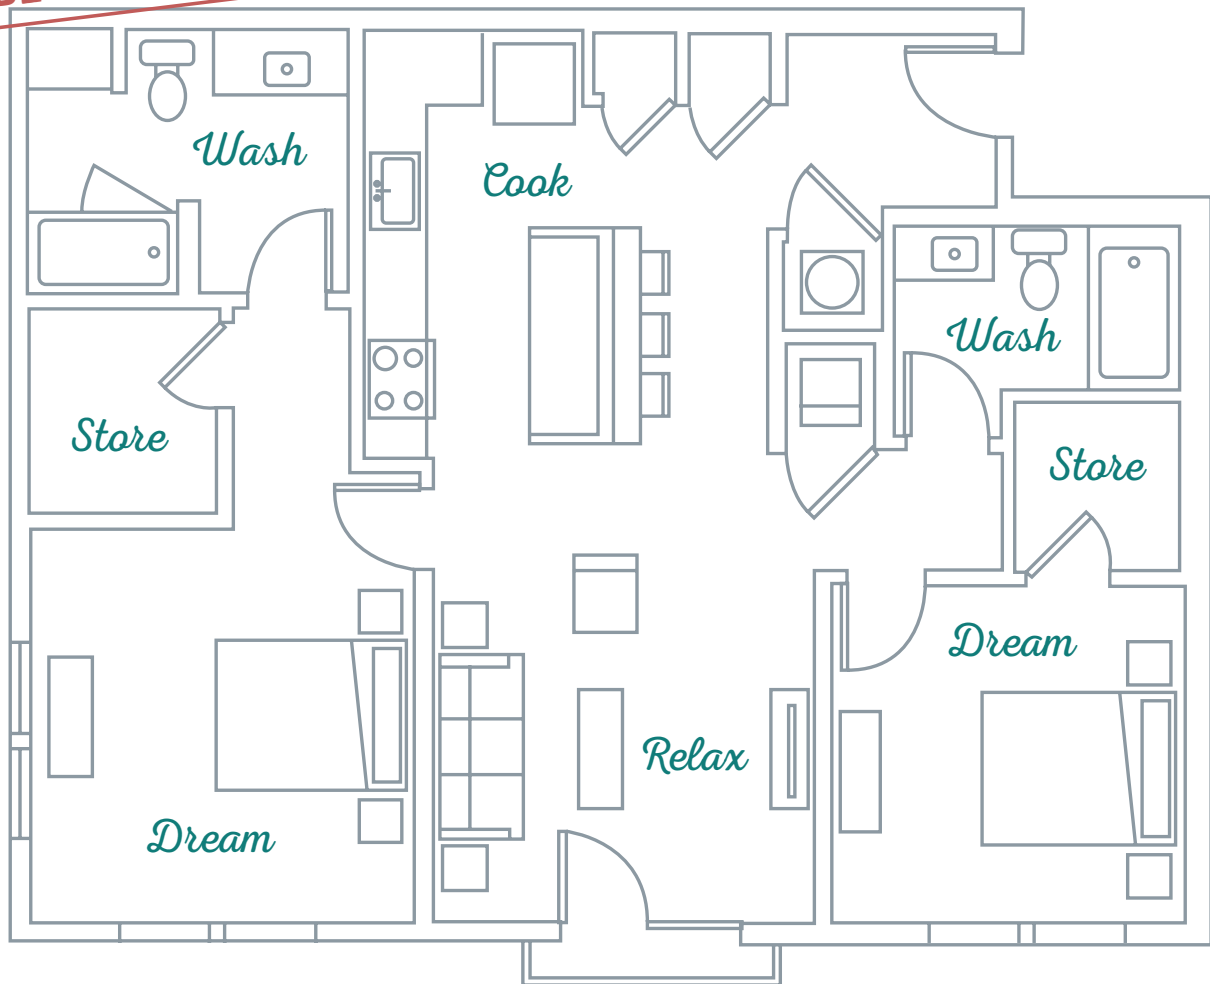

SOLIS  
PARKVIEW

**B5** | **1,167 SF**  
**2 BEDROOM 2 BATH**

5070 PEACHTREE BLVD | CHAMBLEE, GA 30341 | 404.500.5822 | SOLISPARKVIEW.COM

Information is believed to be accurate, but not warranted. Specification, pricing and availability are subject to change without notice. See agent for details. Artist's Renderings and floorplans are approximate only and are not meant to be exact depictions of the unit. Drawings are not to scale. Your selected floorplan may vary from this illustration due to design configuration and architectural styling. Not all features are available in every apartment. All square footages are approximate.