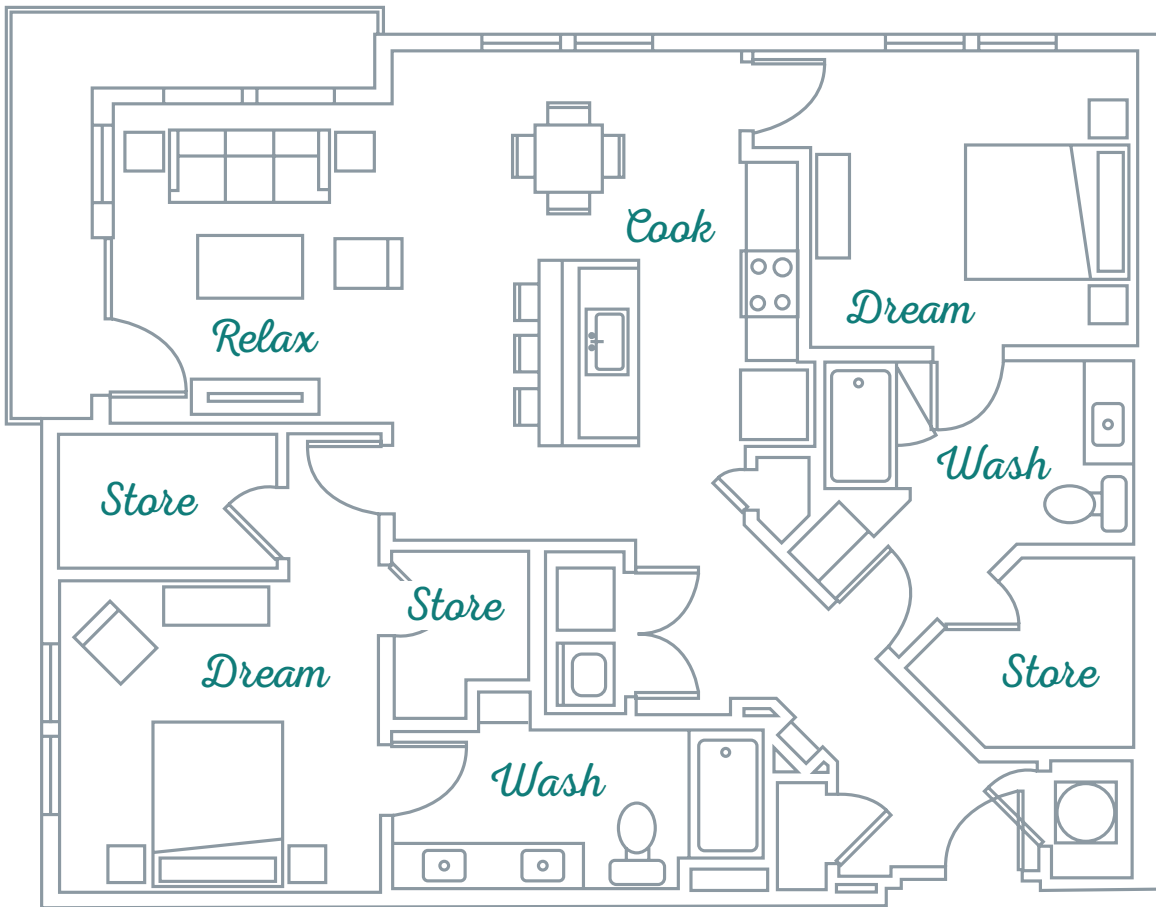

SOLIS

PARKVIEW

B4 | **1,381 SF**
2 BEDROOM 2 BATH

5070 PEACHTREE BLVD | CHAMBLEE, GA 30341 | 404.500.5822 | SOLISPARKVIEW.COM

Information is believed to be accurate, but not warranted. Specification, pricing and availability are subject to change without notice. See agent for details. Artist's Renderings and floorplans are approximate only and are not meant to be exact depictions of the unit. Drawings are not to scale. Your selected floorplan may vary from this illustration due to design configuration and architectural styling. Not all features are available in every apartment. All square footages are approximate.