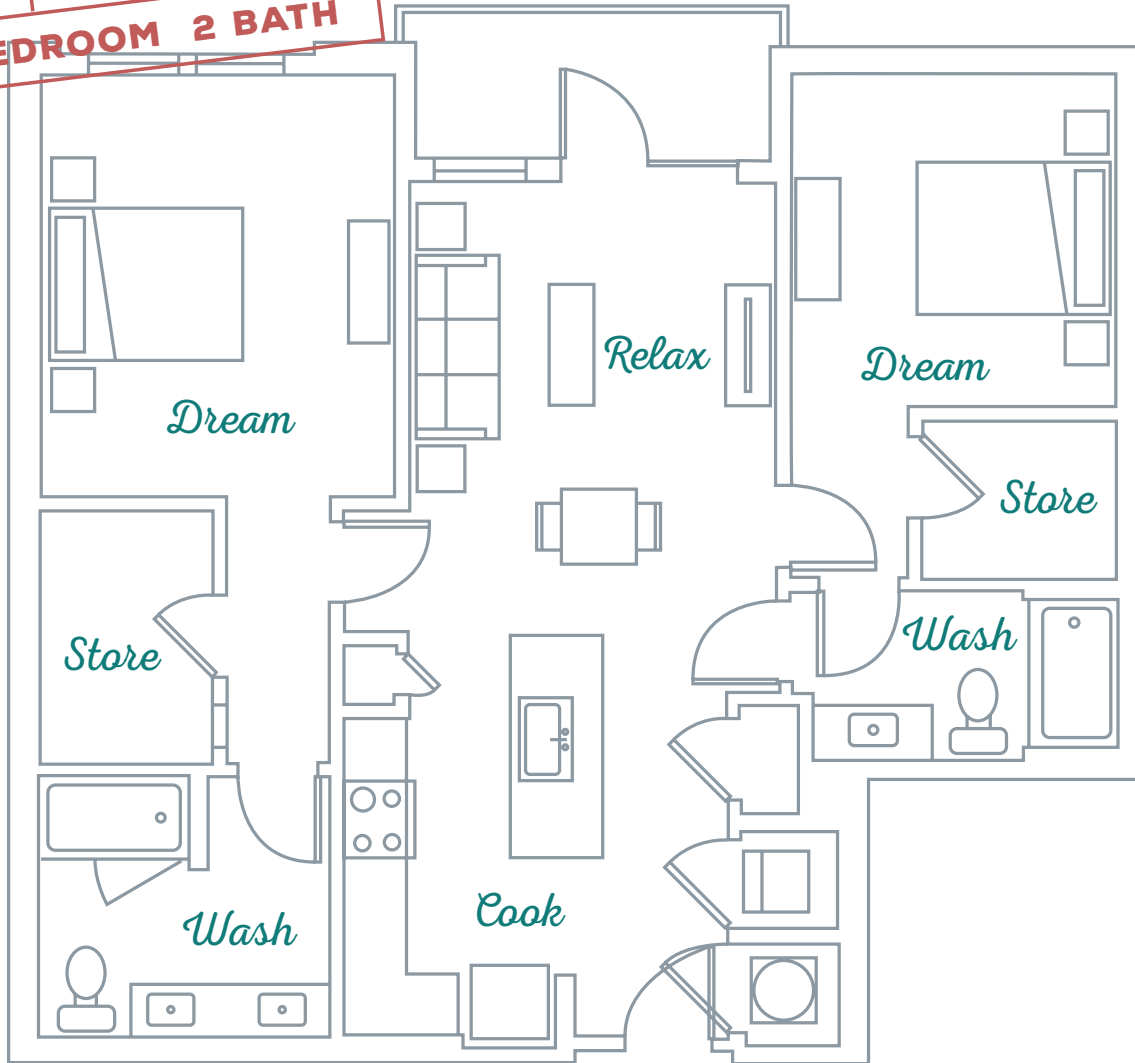

SOLIS
PARKVIEW

B2 | **1,111 SF**
2 BEDROOM | **2 BATH**

5070 PEACHTREE BLVD | CHAMBLEE, GA 30341 | 404.500.5822 | SOLISPARKVIEW.COM

Information is believed to be accurate, but not warranted. Specification, pricing and availability are subject to change without notice. See agent for details. Artist's Renderings and floorplans are approximate only and are not meant to be exact depictions of the unit. Drawings are not to scale. Your selected floorplan may vary from this illustration due to design configuration and architectural styling. Not all features are available in every apartment. All square footages are approximate.