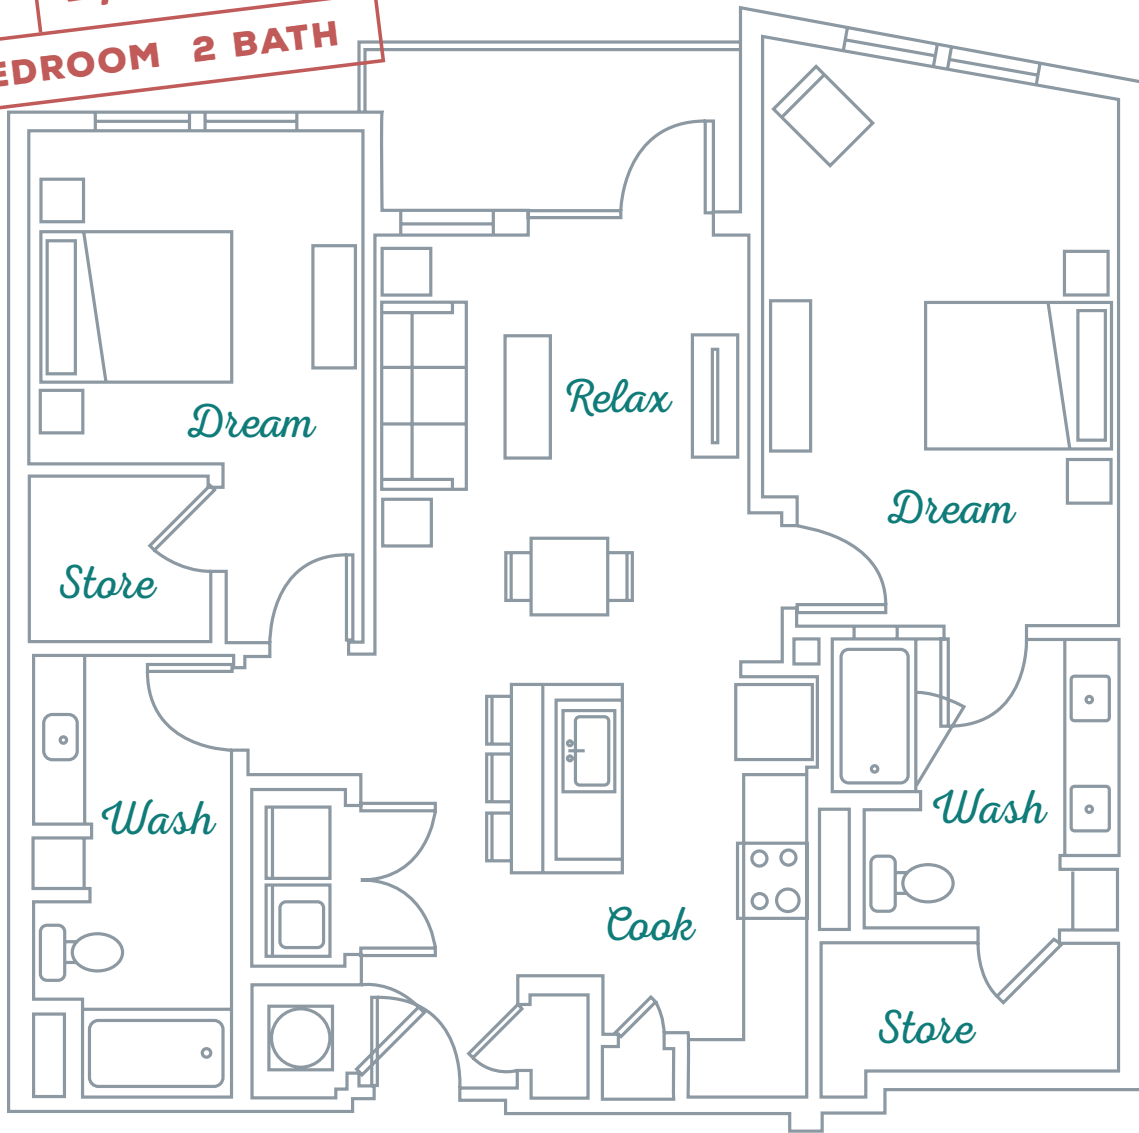

SOLIS

PARKVIEW

B1A | **1,200 SF**
2 BEDROOM | **2 BATH**

5070 PEACHTREE BLVD | CHAMBLEE, GA 30341 | 404.500.5822 | SOLISPARKVIEW.COM

Information is believed to be accurate, but not warranted. Specification, pricing and availability are subject to change without notice. See agent for details. Artist's Renderings and floorplans are approximate only and are not meant to be exact depictions of the unit. Drawings are not to scale. Your selected floorplan may vary from this illustration due to design configuration and architectural styling. Not all features are available in every apartment. All square footages are approximate.