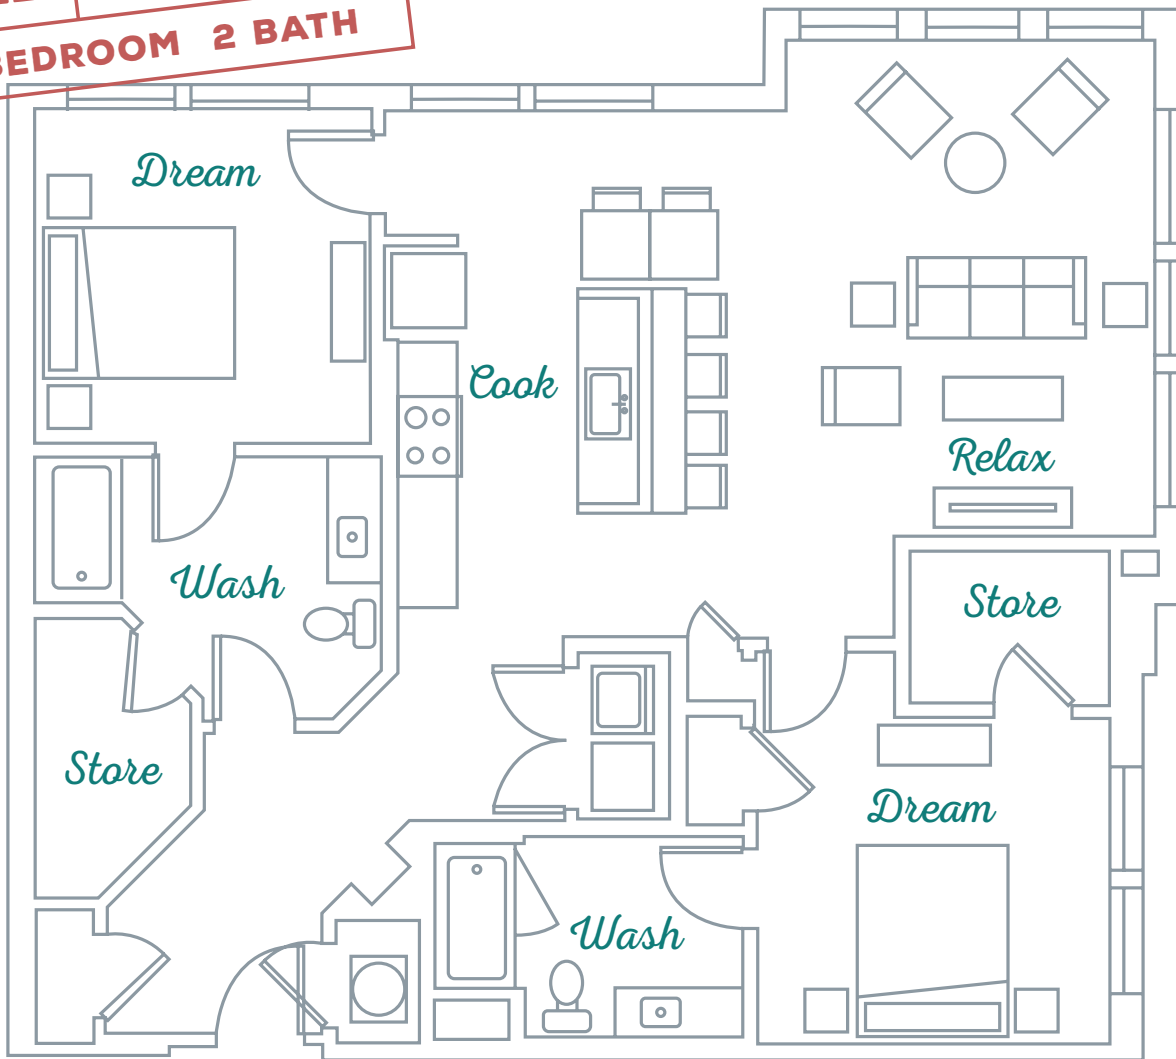

SOLIS

PARKVIEW

B12 **1,297 SF**
2 BEDROOM 2 BATH

5070 PEACHTREE BLVD | CHAMBLEE, GA 30341 | 404.500.5822 | SOLISPARKVIEW.COM

Information is believed to be accurate, but not warranted. Specification, pricing and availability are subject to change without notice. See agent for details. Artist's Renderings and floorplans are approximate only and are not meant to be exact depictions of the unit. Drawings are not to scale. Your selected floorplan may vary from this illustration due to design configuration and architectural styling. Not all features are available in every apartment. All square footages are approximate.