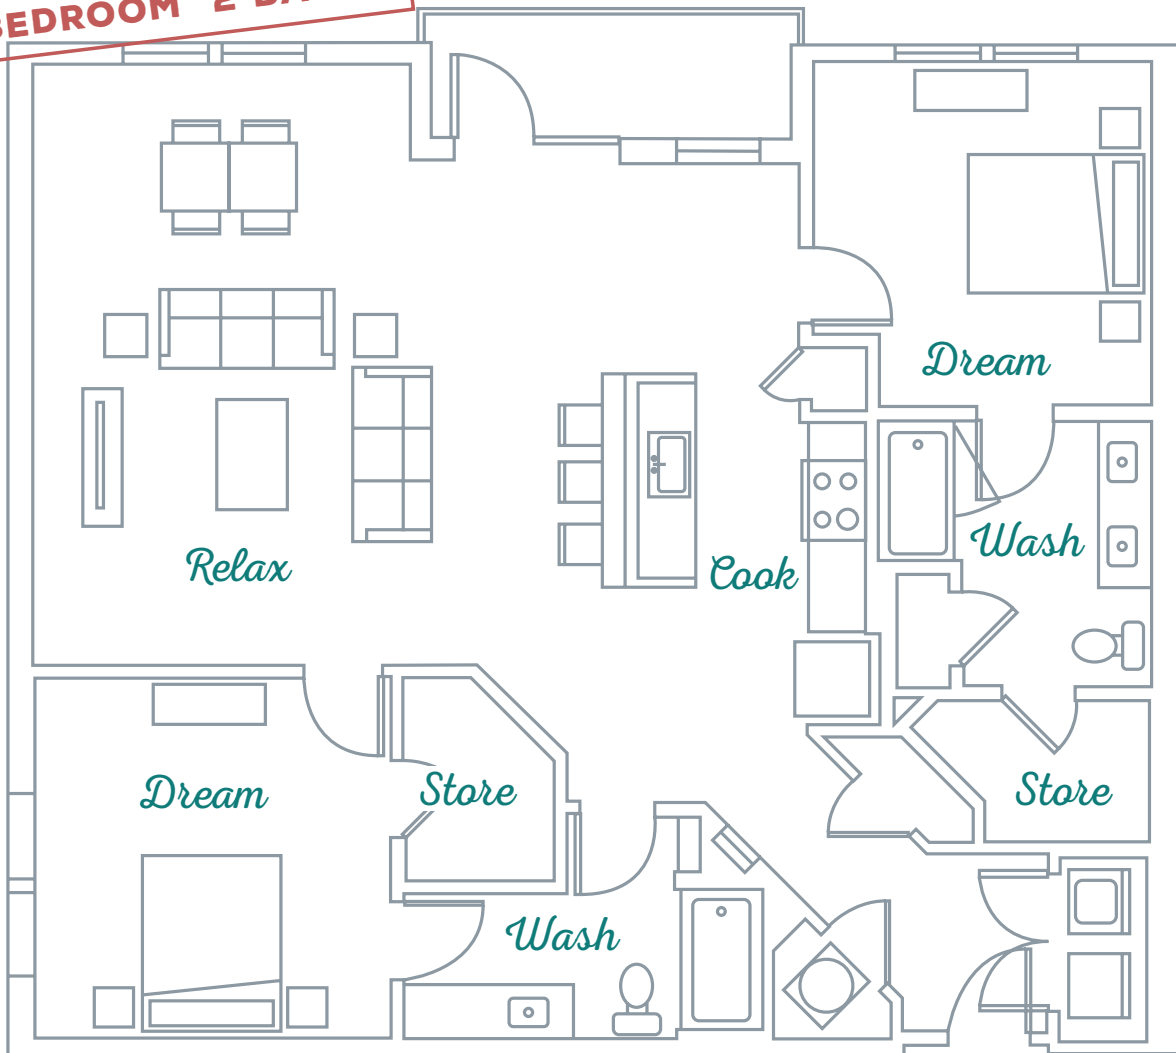

SOLIS  
PARKVIEW

**B10** **1,437 SF**  
**2 BEDROOM 2 BATH**

5070 PEACHTREE BLVD | CHAMBLEE, GA 30341 | 404.500.5822 | SOLISPARKVIEW.COM

Information is believed to be accurate, but not warranted. Specification, pricing and availability are subject to change without notice. See agent for details. Artist's Renderings and floorplans are approximate only and are not meant to be exact depictions of the unit. Drawings are not to scale. Your selected floorplan may vary from this illustration due to design configuration and architectural styling. Not all features are available in every apartment. All square footages are approximate.