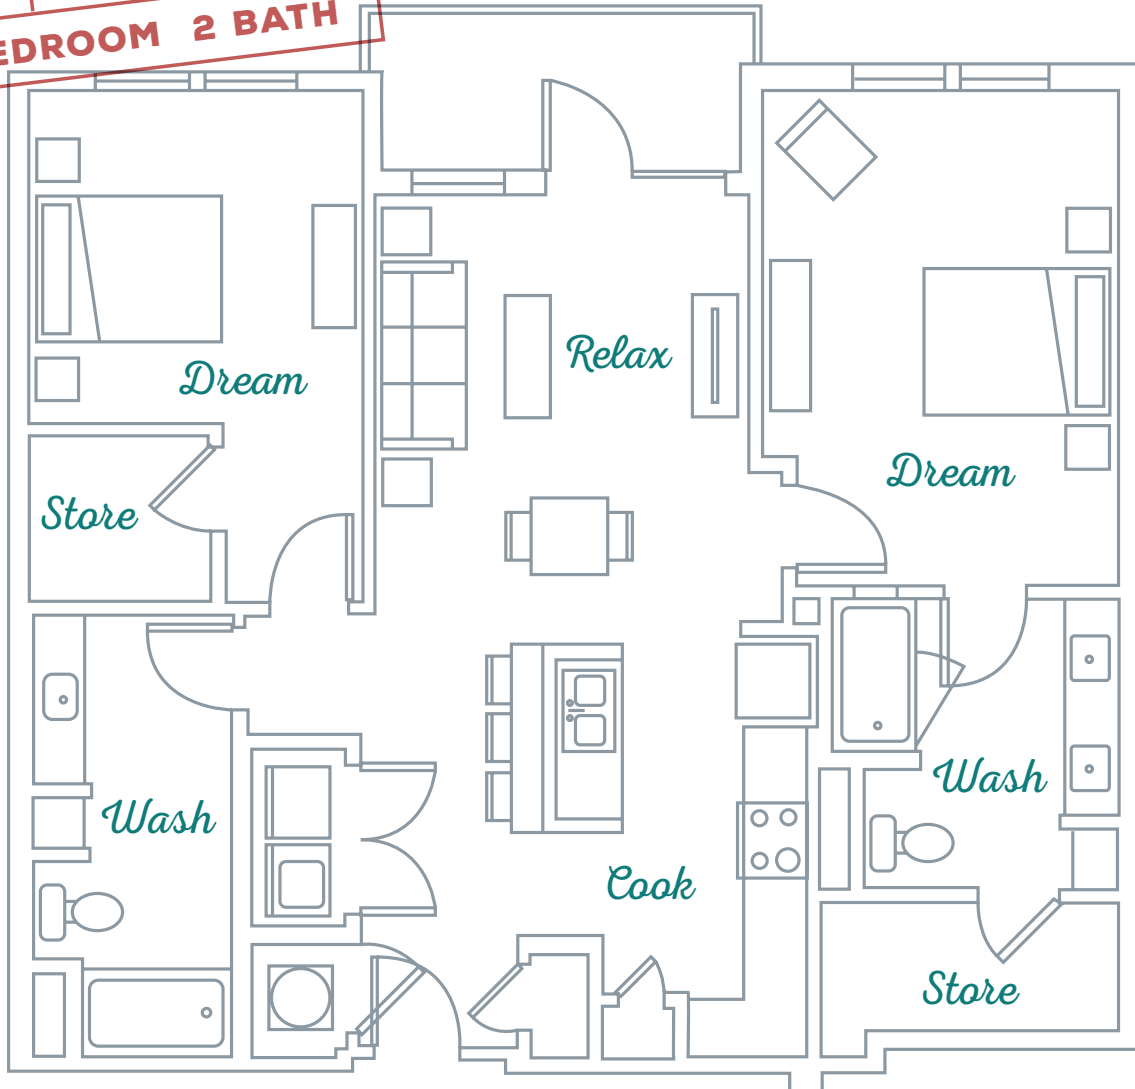

SOLIS
PARKVIEW

B1 | **1,166 SF**
2 BEDROOM 2 BATH

5070 PEACHTREE BLVD | CHAMBLEE, GA 30341 | 404.500.5822 | SOLISPARKVIEW.COM

Information is believed to be accurate, but not warranted. Specification, pricing and availability are subject to change without notice. See agent for details. Artist's Renderings and floorplans are approximate only and are not meant to be exact depictions of the unit. Drawings are not to scale. Your selected floorplan may vary from this illustration due to design configuration and architectural styling. Not all features are available in every apartment. All square footages are approximate.