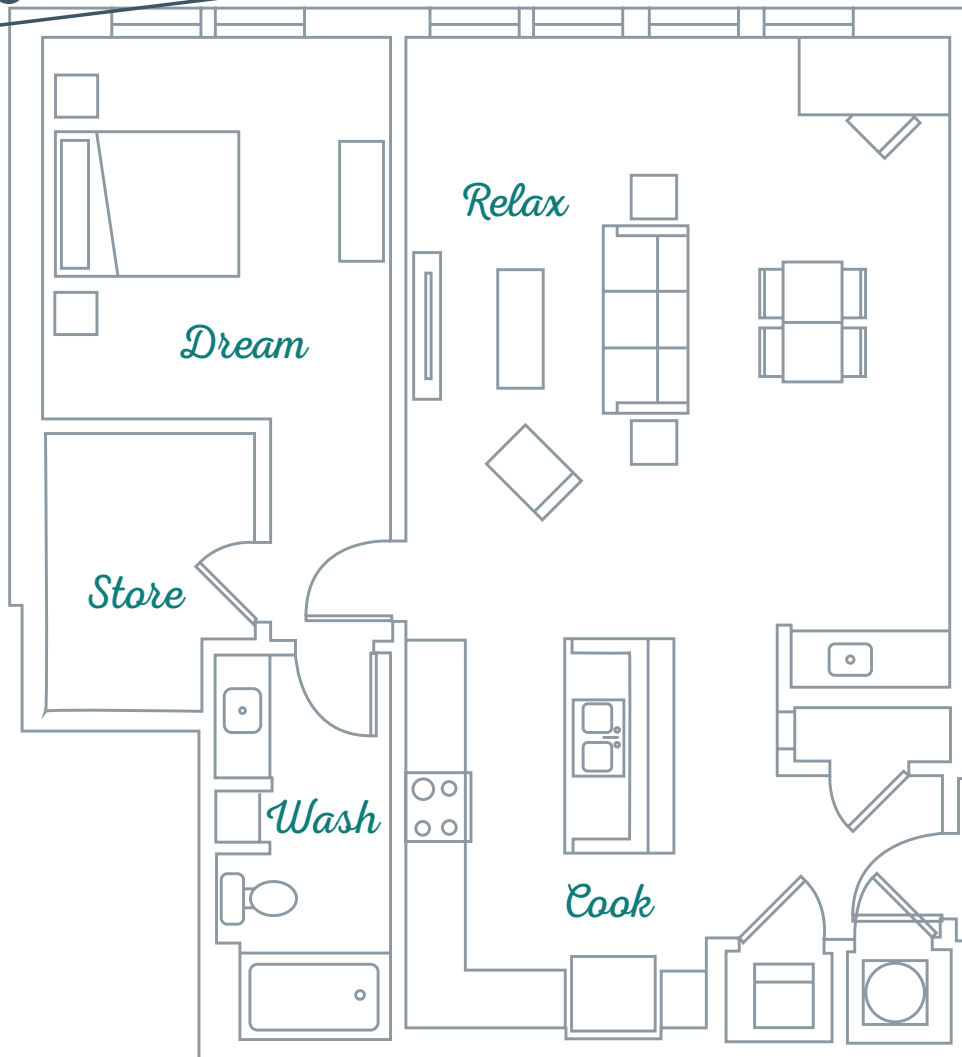

SOLIS

PARKVIEW

A8 | **1053 SF**
1 BEDROOM | **1 BATH**

5070 PEACHTREE BLVD | CHAMBLEE, GA 30341 | 404.500.5822 | SOLISPARKVIEW.COM

Information is believed to be accurate, but not warranted. Specification, pricing and availability are subject to change without notice. See agent for details. Artist's Renderings and floorplans are approximate only and are not meant to be exact depictions of the unit. Drawings are not to scale. Your selected floorplan may vary from this illustration due to design configuration and architectural styling. Not all features are available in every apartment. All square footages are approximate.