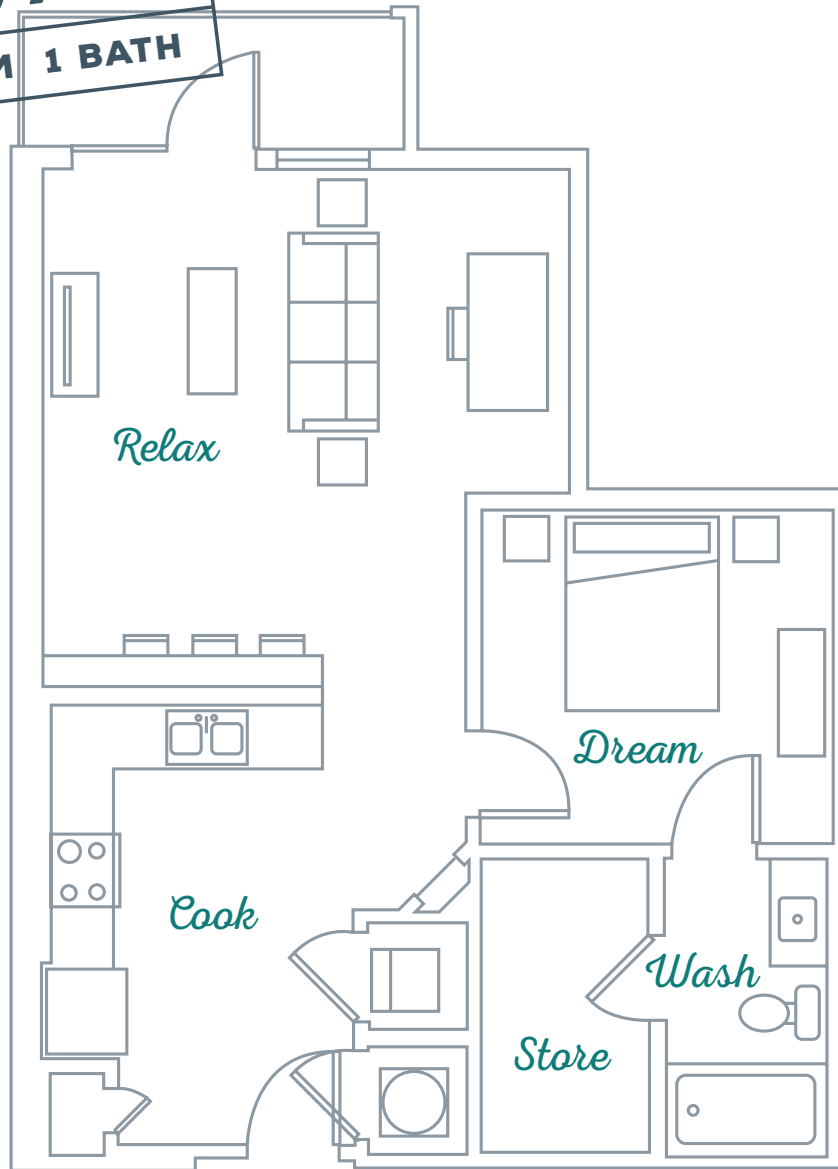

SOLIS

PARKVIEW

**A7** | **777 SF**  
**1 BEDROOM** | **1 BATH**

5070 PEACHTREE BLVD | CHAMBLEE, GA 30341 | 404.500.5822 | SOLISPARKVIEW.COM

Information is believed to be accurate, but not warranted. Specification, pricing and availability are subject to change without notice. See agent for details. Artist's Renderings and floorplans are approximate only and are not meant to be exact depictions of the unit. Drawings are not to scale. Your selected floorplan may vary from this illustration due to design configuration and architectural styling. Not all features are available in every apartment. All square footages are approximate.