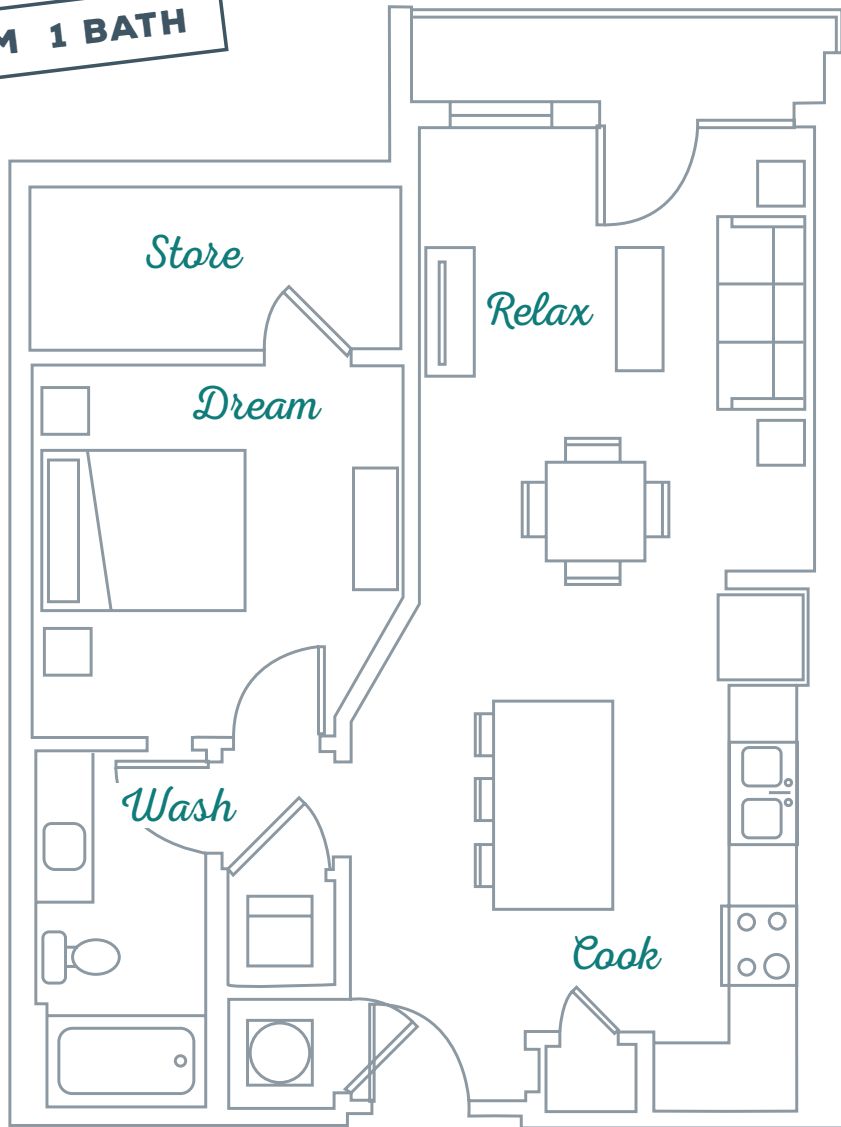

SOLIS

PARKVIEW

A6 | **753 SF**
1 BEDROOM | **1 BATH**

5070 PEACHTREE BLVD | CHAMBLEE, GA 30341 | 404.500.5822 | SOLISPARKVIEW.COM

Information is believed to be accurate, but not warranted. Specification, pricing and availability are subject to change without notice. See agent for details. Artist's Renderings and floorplans are approximate only and are not meant to be exact depictions of the unit. Drawings are not to scale. Your selected floorplan may vary from this illustration due to design configuration and architectural styling. Not all features are available in every apartment. All square footages are approximate.