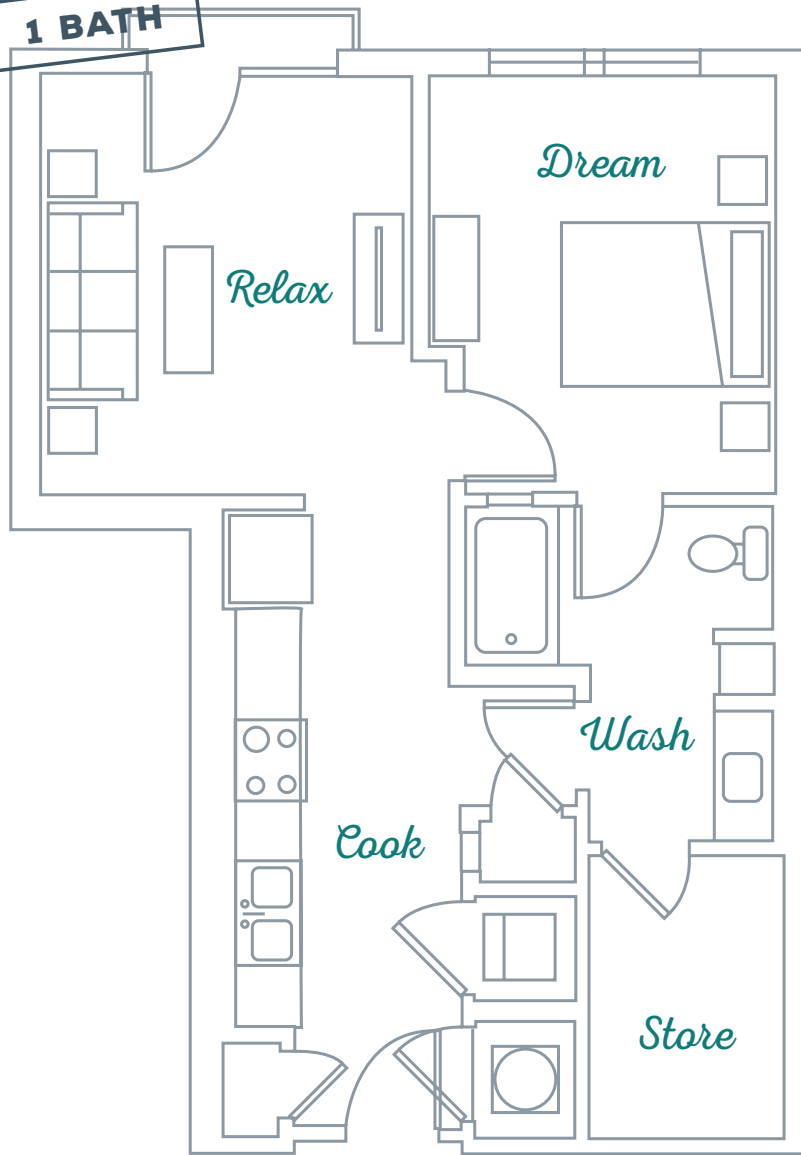

SOLIS

PARKVIEW

A5 | **700 SF**
1 BEDROOM | **1 BATH**

5070 PEACHTREE BLVD | CHAMBLEE, GA 30341 | 404.500.5822 | SOLISPARKVIEW.COM

Information is believed to be accurate, but not warranted. Specification, pricing and availability are subject to change without notice. See agent for details. Artist's Renderings and floorplans are approximate only and are not meant to be exact depictions of the unit. Drawings are not to scale. Your selected floorplan may vary from this illustration due to design configuration and architectural styling. Not all features are available in every apartment. All square footages are approximate.