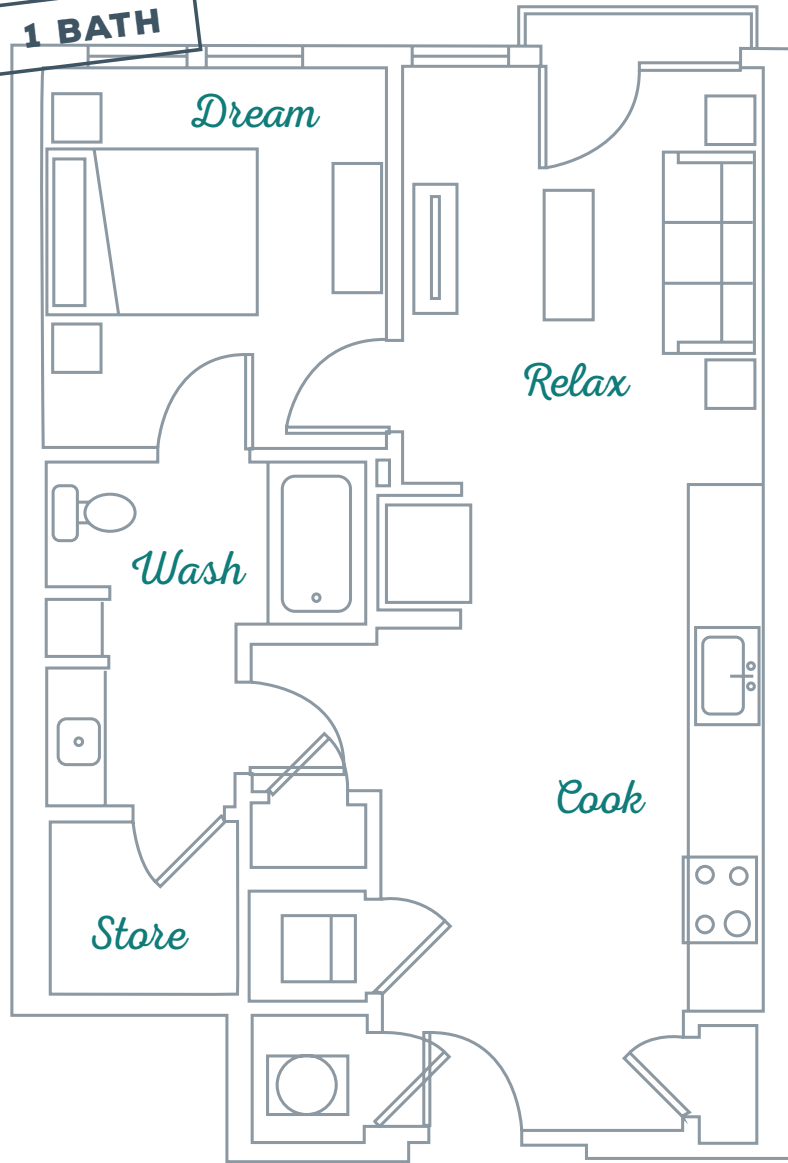

SOLIS
PARK VIEW

A4A 734 SF
1 BEDROOM 1 BATH

5070 PEACHTREE BLVD | CHAMBLEE, GA 30341 | 404.500.5822 | SOLISPARKVIEW.COM

Information is believed to be accurate, but not warranted. Specification, pricing and availability are subject to change without notice. See agent for details. Artist's Renderings and floorplans are approximate only and are not meant to be exact depictions of the unit. Drawings are not to scale. Your selected floorplan may vary from this illustration due to design configuration and architectural styling. Not all features are available in every apartment. All square footages are approximate.