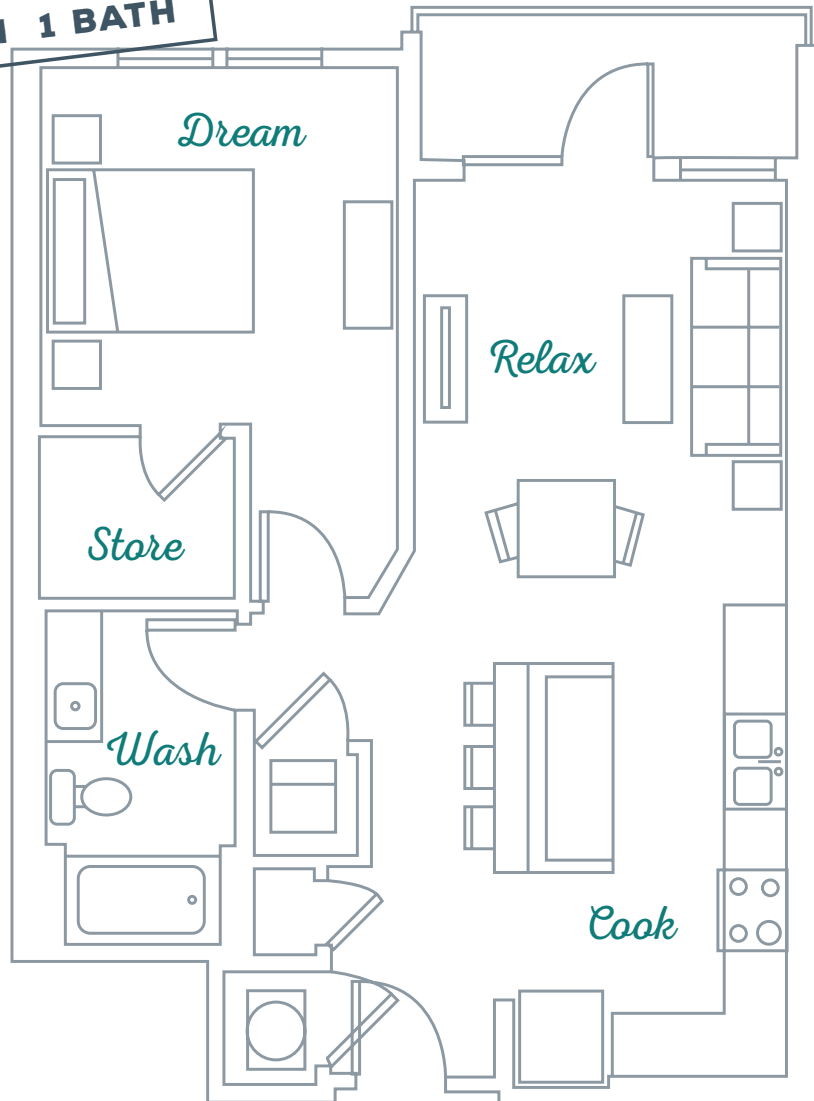

SOLIS
PARKVIEW

A4 | **764 SF**
1 BEDROOM | **1 BATH**

5070 PEACHTREE BLVD | CHAMBLEE, GA 30341 | 404.500.5822 | SOLISPARKVIEW.COM

Information is believed to be accurate, but not warranted. Specification, pricing and availability are subject to change without notice. See agent for details. Artist's Renderings and floorplans are approximate only and are not meant to be exact depictions of the unit. Drawings are not to scale. Your selected floorplan may vary from this illustration due to design configuration and architectural styling. Not all features are available in every apartment. All square footages are approximate.