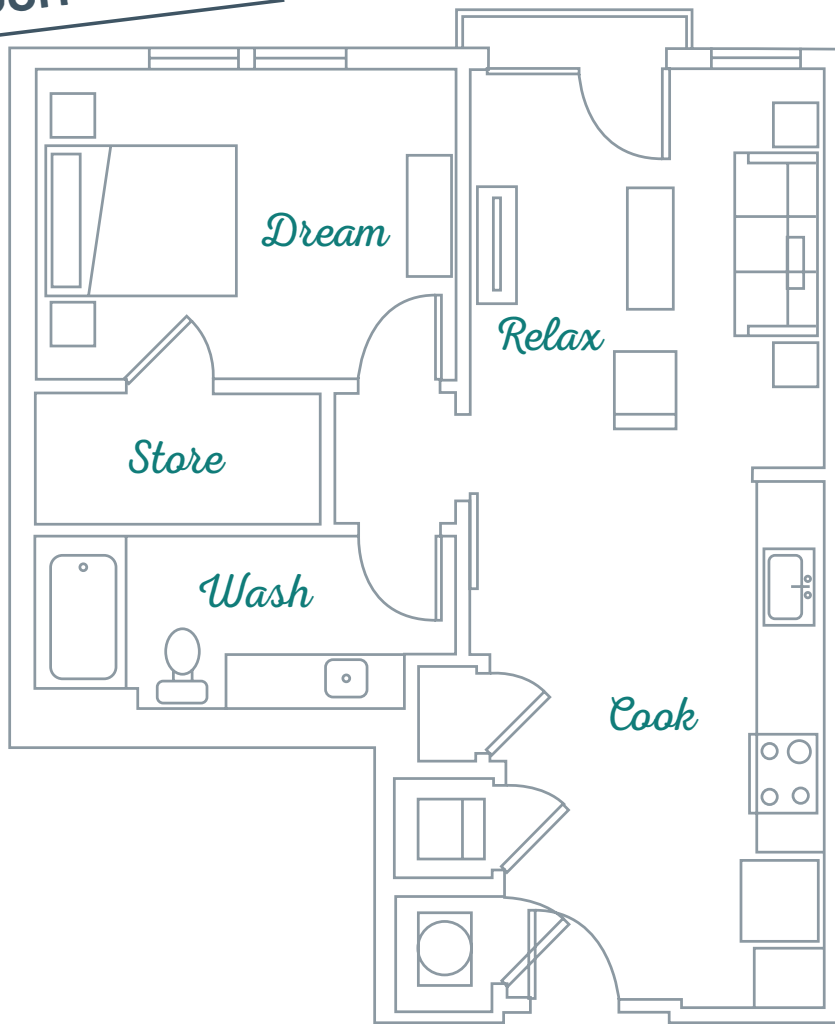

SOLIS
PARK VIEW

A3A | **792 SF**
1 BEDROOM | **1 BATH**

5070 PEACHTREE BLVD | CHAMBLEE, GA 30341 | 404.500.5822 | SOLISPARKVIEW.COM

Information is believed to be accurate, but not warranted. Specification, pricing and availability are subject to change without notice. See agent for details. Artist's Renderings and floorplans are approximate only and are not meant to be exact depictions of the unit. Drawings are not to scale. Your selected floorplan may vary from this illustration due to design configuration and architectural styling. Not all features are available in every apartment. All square footages are approximate.