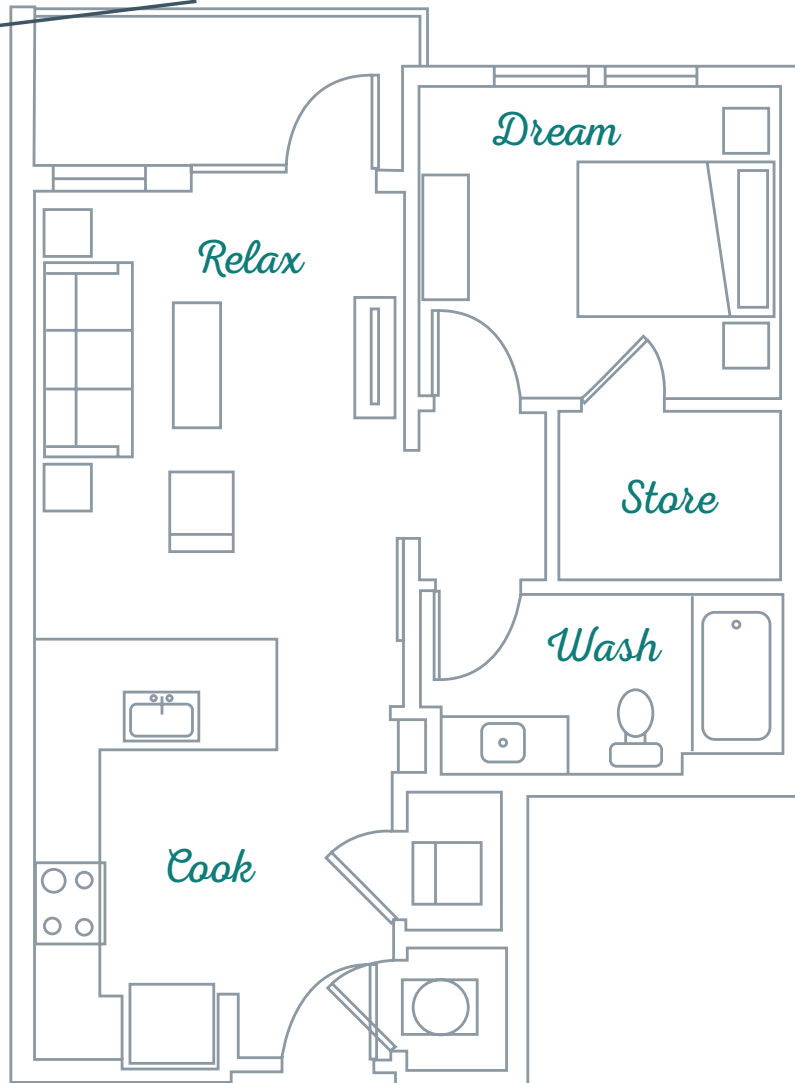

SOLIS
PARK VIEW

A3 | **696 SF**
1 BEDROOM | **1 BATH**

5070 PEACHTREE BLVD | CHAMBLEE, GA 30341 | 404.500.5822 | SOLISPARKVIEW.COM

Information is believed to be accurate, but not warranted. Specification, pricing and availability are subject to change without notice. See agent for details. Artist's Renderings and floorplans are approximate only and are not meant to be exact depictions of the unit. Drawings are not to scale. Your selected floorplan may vary from this illustration due to design configuration and architectural styling. Not all features are available in every apartment. All square footages are approximate.