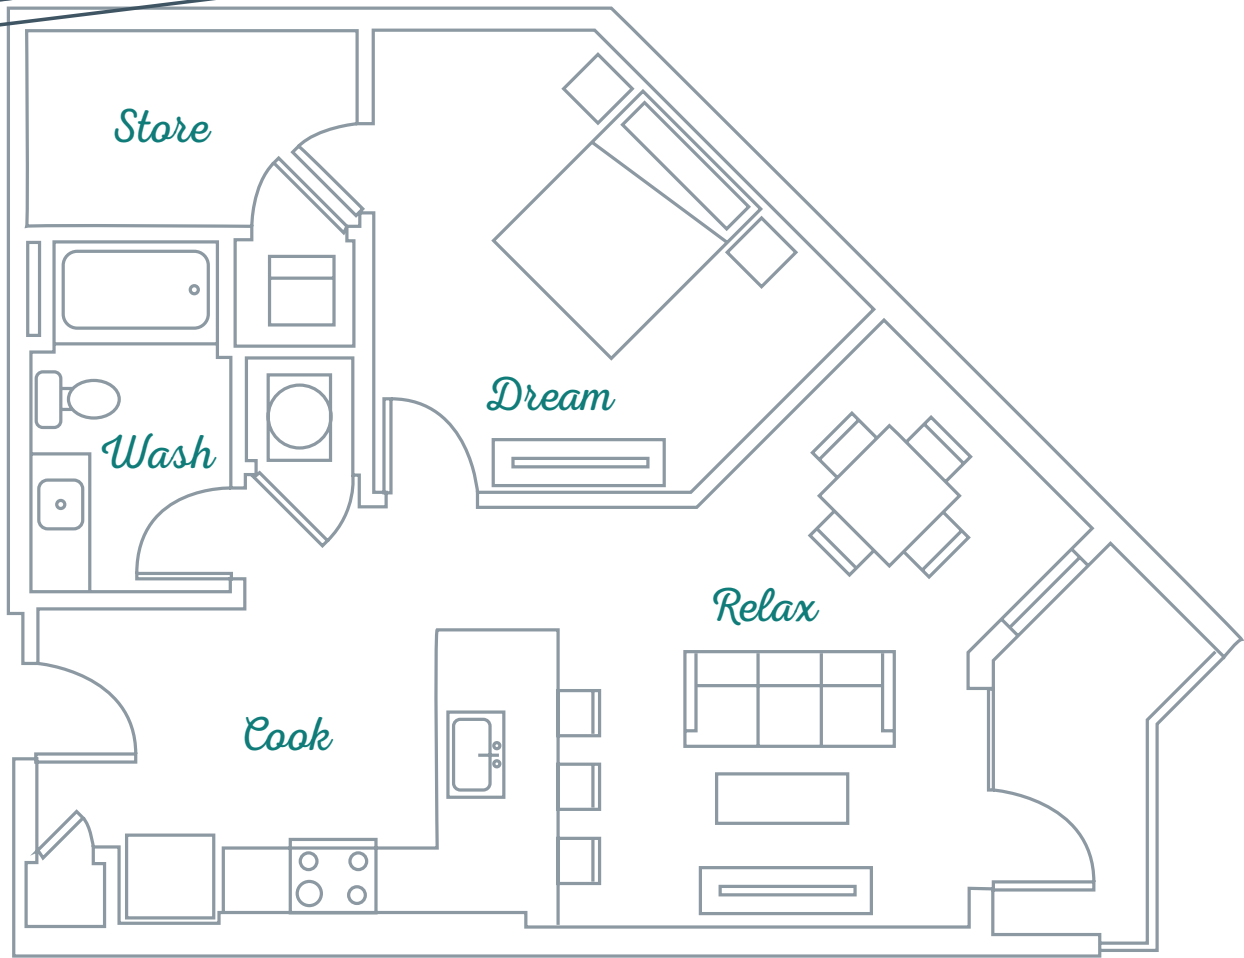

SOLIS  
PARKVIEW

**A2** | **772 SF**  
**1 BEDROOM** | **1 BATH**

5070 PEACHTREE BLVD | CHAMBLEE, GA 30341 | 404.500.5822 | SOLISPARKVIEW.COM

Information is believed to be accurate, but not warranted. Specification, pricing and availability are subject to change without notice. See agent for details. Artist's Renderings and floorplans are approximate only and are not meant to be exact depictions of the unit. Drawings are not to scale. Your selected floorplan may vary from this illustration due to design configuration and architectural styling. Not all features are available in every apartment. All square footages are approximate.