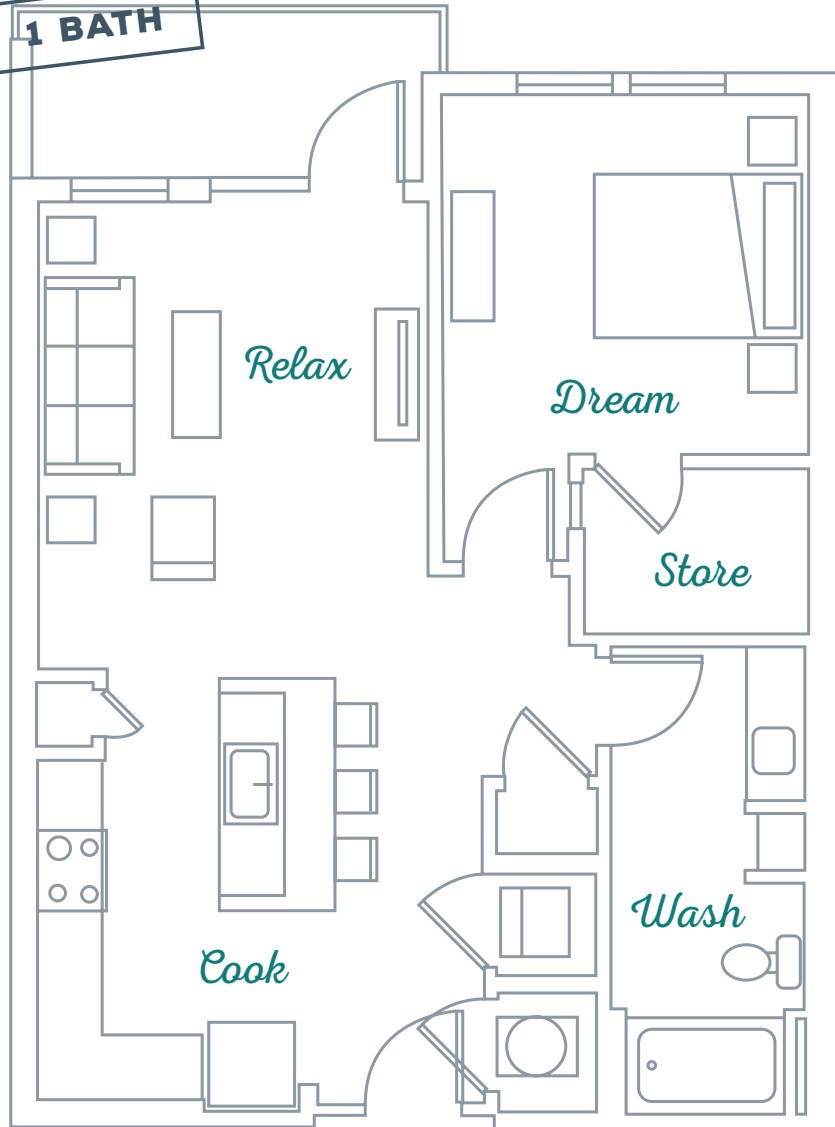

SOLIS
PARKVIEW

A1 | **776 SF**
1 BEDROOM | **1 BATH**

5070 PEACHTREE BLVD | CHAMBLEE, GA 30341 | 404.500.5822 | SOLISPARKVIEW.COM

Information is believed to be accurate, but not warranted. Specification, pricing and availability are subject to change without notice. See agent for details. Artist's Renderings and floorplans are approximate only and are not meant to be exact depictions of the unit. Drawings are not to scale. Your selected floorplan may vary from this illustration due to design configuration and architectural styling. Not all features are available in every apartment. All square footages are approximate.